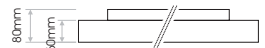

- Disc is a complete series of round luminaires available for surface, pendant, recessed and trimless application.
- The surface version is offered either with Direct illumination combined with a decorative Indirect lighting effect (DISC SF DECO) or with only Direct illumination (DISC SF).
- It consists of two models: High Power and High Efficiency.
- It is offered with a Low Glare (UGR<22\*) as an option in the High Power model.
- It is offered with a Low UGR (UGR<19\*) as an option in the High Efficiency model.
- Luminaire material: Aluminium.
- Cover material: PMMA
- Powder Coated: Black (RAL9005), White (RAL9003), or Grey (RAL7037) as standard.
- Custom luminaire colours also available on request.
- Low tolerances for colour temperature (MacAdam 3).
- Lumen maintenance L80/B10 50.000h
- Emergency Function capability. (3 hours, with build-in rechargeable battery).
- Indoor Use: IP40

**LED source efficacy up to 214lm/W (4000K)**

**Luminaire efficacy up to 143lm/W (4000K)**

**Available upon request:**

- ✓ Custom luminaire colours
- ✓ Emergency version

Ø270, Ø400, Ø580, Ø850, Ø1130, Ø1420mm