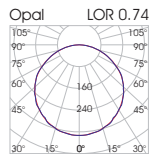

DISC SF DECO

HIGH POWER
HIGH EFFICIENCY

Weight

	Ø270mm	Ø400mm	Ø580mm	Ø850mm	Ø1130mm	Ø1420mm
HIGH POWER	12W	26W	58W	124W	215W	337W
HIGH EFFICIENCY	5W	10W	21W	46W	80W	124W
Weight	1.18Kgs	2.59Kgs	4.48Kgs	9.40Kgs	15.30Kgs	23.70Kgs

HIGH POWER

HIGH EFFICIENCY