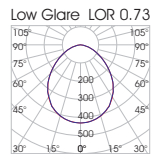

DISC SF DECO

HIGH POWER
HIGH EFFICIENCY

Weight

	Ø270mm	Ø400mm	Ø580mm	Ø850mm	Ø1130mm	Ø1420mm
HIGH POWER	12W	26W	58W	124W	215W	337W
HIGH EFFICIENCY	5W	10W	21W	46W	80W	124W
Weight	1.18Kgs	2.59Kgs	4.48Kgs	9.40Kgs	15.30Kgs	23.70Kgs

HIGH POWER

HIGH EFFICIENCY